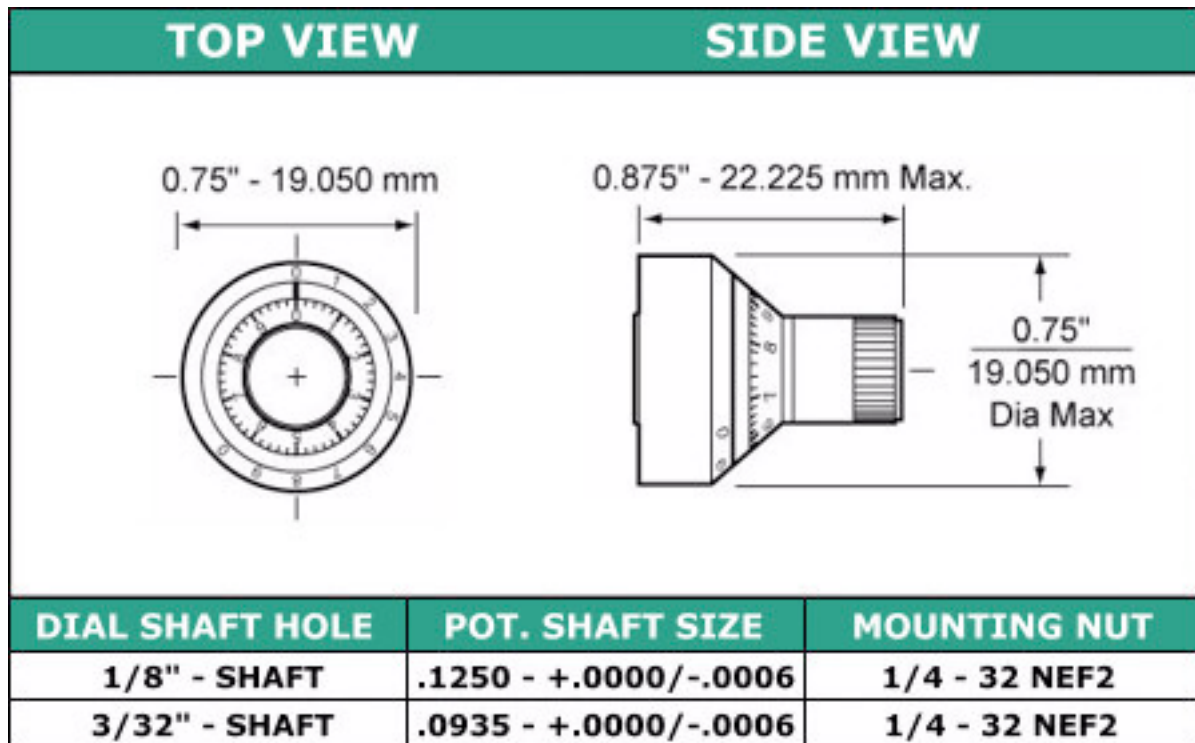

PRECISION SALES & equipment inc.

PO Box 518
38 Bishop Hollow Rd.
Newtown Square, PA 19073 USA

eparts@ix.netcom.com
(610)359-1002
FAX (610)353-1674
www.precisionales.com

Series 700 -10 turn 3/4" diameter
Series 800 - 1 turn

MODEL	COLOR & SHAFT	BRAKE OPTION
700	20 - Black w/ 1/8" Shaft	1 - No Brake (Series 700, 800, and 900 are not available with brakes.)
800	30 - Black w/ 3/32" Shaft	
900	70 - Clear w/ 1/8" Shaft	
	80 - Clear w/ 3/32" Shaft	