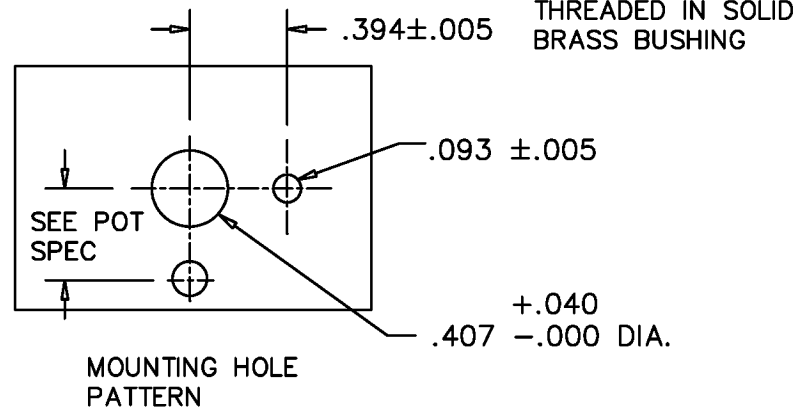

**SPECIFICATIONS**

NUMBER OF TURNS ----- UP TO 20  
 NUMBER OF GRADUATIONS ----- 100 PER TURN  
 SHAFT MTG. DIA. ----- SEE CHART  
 LOCK DEVICE ----- OVER THE CENTER ACTION  
 OPERATING TEMPERATURE ----- -30°C TO +60°C

MODEL	MATCHING SHAFT SIZE	COLOR	LOCK
MF46N-1/8	1/8	SATIN (WHITE NUMBERS)	NO
MF46N-1/4	1/4	SATIN (WHITE NUMBERS)	
MF46N-6MM	6MM	SATIN (WHITE NUMBERS)	
MFA46N-1/8	1/8	BLACK (WHITE NUMBERS)	NO
MFA46N-1/4	1/4	BLACK (WHITE NUMBERS)	
MFA46N-6MM	6MM	BLACK (WHITE NUMBERS)	
MF46L-1/8	1/8	SATIN (WHITE NUMBERS)	YES
MF46L-1/4	1/4	SATIN (WHITE NUMBERS)	
MF46L-6MM	6MM	SATIN (WHITE NUMBERS)	
MFA46L-1/8	1/8	BLACK (WHITE NUMBERS)	YES
MFA46L-1/4	1/4	BLACK (WHITE NUMBERS)	
MFA46L-6MM	6MM	BLACK (WHITE NUMBERS)	