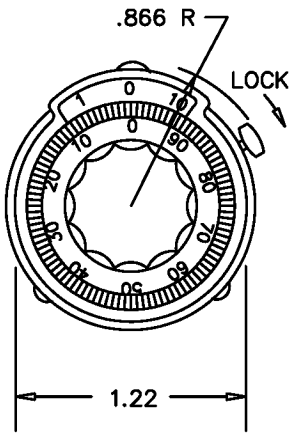

MD30

NON-TURN BRACKET

MODEL	MATCHING SHAFT SIZE	COLOR	LOCK
MD30L-1/8	1/8	BLACK (WHITE NUMBERS)	YES
MD30L-1/4	1/4	BLACK (WHITE NUMBERS)	
MD30L-6MM	6MM	BLACK (WHITE NUMBERS)	

Precision Sales Inc
 www.precisionsales.com
 eparts@precisionsales.com
 610-359-1002