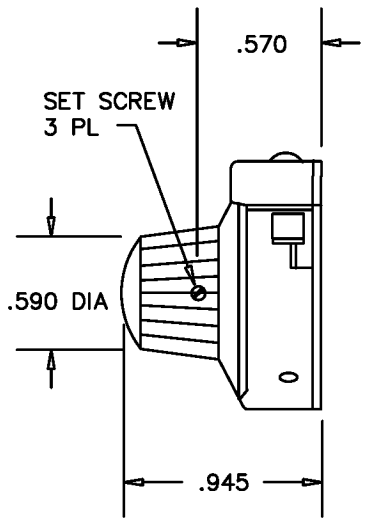

MD30

NON-TURN BRACKET

MODEL	MATCHING SHAFT SIZE	COLOR	LOCK
MD30L-1/8	1/8	BLACK (WHITE NUMBERS)	YES
MD30L-1/4	1/4	BLACK (WHITE NUMBERS)	
MD30L-6MM	6MM	BLACK (WHITE NUMBERS)	

Precision Sales Inc
 www.precisionsales.com
 eparts@precisionsales.com
 610-359-1002