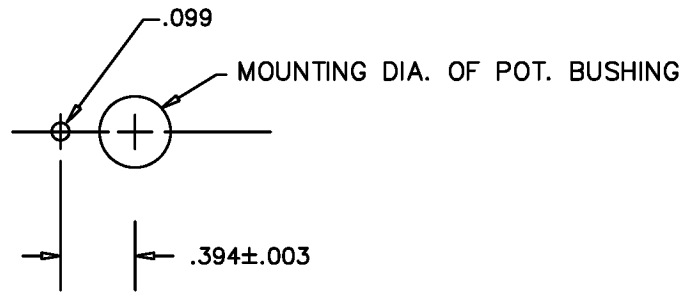

MD30

NON-TURN BRACKET

MODEL	MATCHING SHAFT SIZE	COLOR	LOCK
MD30L-1/8	1/8	BLACK (WHITE NUMBERS)	YES
MD30L-1/4	1/4	BLACK (WHITE NUMBERS)	
MD30L-6MM	6MM	BLACK (WHITE NUMBERS)	

Precision Sales Inc
 www.precisionsales.com
 eparts@precisionsales.com
 610-359-1002