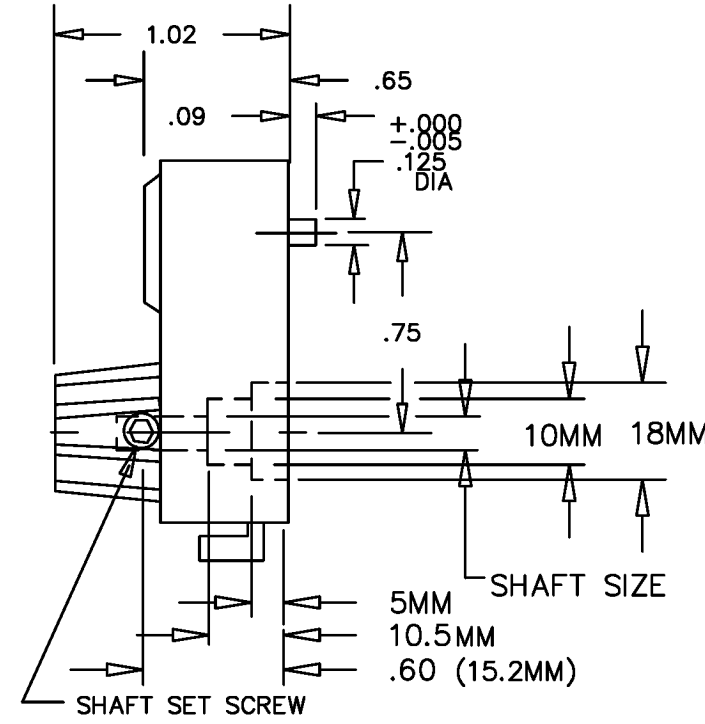

SPECIFICATIONS

NO OF TURNS.....10
 NO OF COUNTS.....THE UNIT DISPLAYS
 A TOTAL COUNT FROM
 000 TO 999, AS KNOB
 IS ROTATED CLOCKWISE

WEIGHT.....1.5 APPROX.
 ACCURACY.....0.2% OF FULL RANGE

MOUNTING PROCEDURE

1. TURN POTENTIOMETER FULL CCW.
2. PLACE DIAL ON PANEL.
3. TURN DIAL TO READ 000.
4. TIGHTEN SET SCREW.

MTG. HOLE PATTERN

SEE PAGE 2 FOR COLOR AND SHAFT SIZES

PART NO.	SHAFT SIZE	COLOR	LOCK	NUMBER COLOR	FLEXIBLE COUPLING
DB10SN-3/16	3/16	SILVER	NO	BLACK WITH WHITE BACKGROUND	NO
DB10SL-3/16	3/16	SILVER	YES		
DB10SN-1/8	1/8	SILVER	NO		
DB10SL-1/8	1/8	SILVER	YES		
DB10SN-1/4	1/4	SILVER	NO		
DB10SL-1/4	1/4	SILVER	YES		
DB10SN-6	6mm	SILVER	NO		
DB10SL-6	6mm	SILVER	YES		
DB10BN-3/16	3/16	BLACK	NO	WHITE WITH BLACK BACKGROUND	NO
DB10BL-3/16	3/16	BLACK	YES		
DB10BN-1/8	1/8	BLACK	NO		
DB10BL-1/8	1/8	BLACK	YES		
DB10BN-1/4	1/4	BLACK	NO		
DB10BL-1/4	1/4	BLACK	YES		
DB10BN-6	6mm	BLACK	NO		
DB10BL-6	6mm	BLACK	YES		
DB10GN-3/16	3/16	GRAY	NO	BLACK WITH WHITE BACKGROUND	NO
DB10GL-3/16	3/16	GRAY	YES		
DB10GN-1/8	1/8	GRAY	NO		
DB10GL-1/8	1/8	GRAY	YES		
DB10GN-1/4	1/4	GRAY	NO		
DB10GL-1/4	1/4	GRAY	YES		
DB10GN-6	6MM	GRAY	NO		
DB10GL-6	6MM	GRAY	YES		
DB10IN-3/16	3/16	IVORY	NO	BLACK WITH WHITE BACKGROUND	NO
DB10IL-3/16	3/16	IVORY	YES		
DB10IN-1/8	1/8	IVORY	NO		
DB10IL-1/8	1/8	IVORY	YES		
DB10IN-1/4	1/4	IVORY	NO		
DB10IL-1/4	1/4	IVORY	YES		
DB10IN-6	6MM	IVORY	NO		
DB10IL-6	6MM	IVORY	YES		