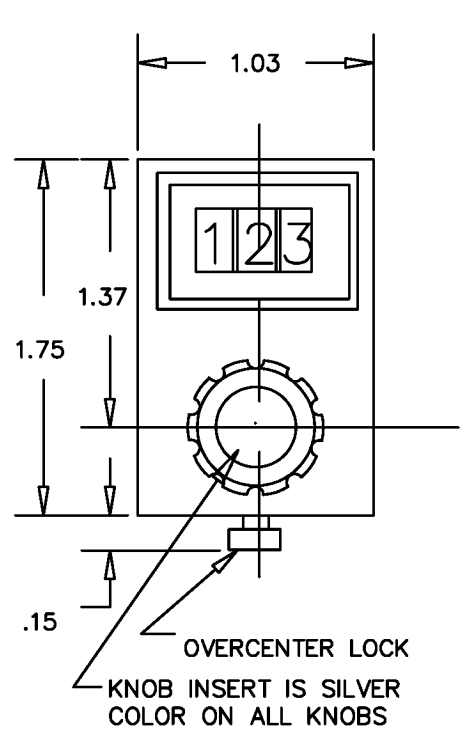

SPECIFICATIONS

NO OF TURNS.....10
 NO OF COUNTS.....THE UNIT DISPLAYS
 A TOTAL COUNT FROM
 000 TO 999, AS KNOB
 IS ROTATED CLOCKWISE

WEIGHT.....1.5 APPROX.
 ACCURACY.....0.2% OF FULL RANGE

MOUNTING PROCEDURE

1. TURN POTENTIOMETER FULL CCW.
2. PLACE DIAL ON PANEL.
3. TURN DIAL TO READ 000.
4. TIGHTEN SET SCREW.

MTG. HOLE PATTERN

SEE PAGE 2 FOR COLOR AND SHAFT SIZES

PART NO.	SHAFT SIZE	COLOR	LOCK	NUMBER COLOR	FLEXIBLE COUPLING
DB10SN-3/16	3/16	SILVER	NO	BLACK WITH WHITE BACKGROUND	NO
DB10SL-3/16	3/16	SILVER	YES		
DB10SN-1/8	1/8	SILVER	NO		
DB10SL-1/8	1/8	SILVER	YES		
DB10SN-1/4	1/4	SILVER	NO		
DB10SL-1/4	1/4	SILVER	YES		
DB10SN-6	6mm	SILVER	NO		
DB10SL-6	6mm	SILVER	YES		
DB10BN-3/16	3/16	BLACK	NO	WHITE WITH BLACK BACKGROUND	NO
DB10BL-3/16	3/16	BLACK	YES		
DB10BN-1/8	1/8	BLACK	NO		
DB10BL-1/8	1/8	BLACK	YES		
DB10BN-1/4	1/4	BLACK	NO		
DB10BL-1/4	1/4	BLACK	YES		
DB10BN-6	6mm	BLACK	NO		
DB10BL-6	6mm	BLACK	YES		
DB10GN-3/16	3/16	GRAY	NO	BLACK WITH WHITE BACKGROUND	NO
DB10GL-3/16	3/16	GRAY	YES		
DB10GN-1/8	1/8	GRAY	NO		
DB10GL-1/8	1/8	GRAY	YES		
DB10GN-1/4	1/4	GRAY	NO		
DB10GL-1/4	1/4	GRAY	YES		
DB10GN-6	6MM	GRAY	NO		
DB10GL-6	6MM	GRAY	YES		
DB10IN-3/16	3/16	IVORY	NO	BLACK WITH WHITE BACKGROUND	NO
DB10IL-3/16	3/16	IVORY	YES		
DB10IN-1/8	1/8	IVORY	NO		
DB10IL-1/8	1/8	IVORY	YES		
DB10IN-1/4	1/4	IVORY	NO		
DB10IL-1/4	1/4	IVORY	YES		
DB10IN-6	6MM	IVORY	NO		
DB10IL-6	6MM	IVORY	YES		