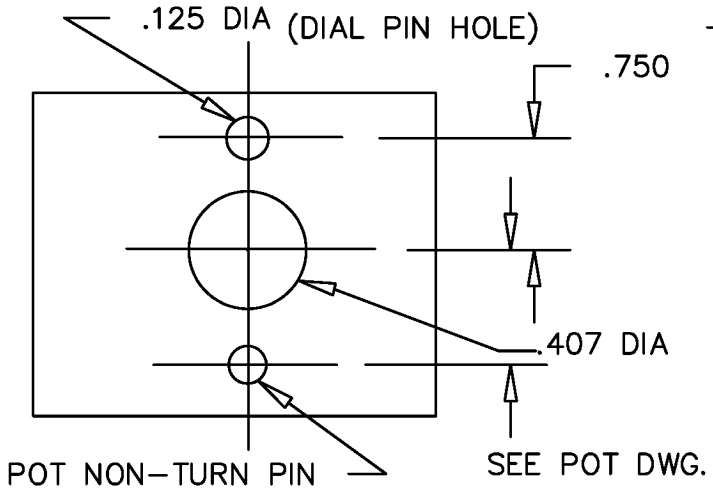

SPECIFICATIONS

NO OF TURNS.....10
 NO OF COUNTS.....THE UNIT DISPLAYS
 A TOTAL COUNT FROM
 000 TO 999, AS KNOB
 IS ROTATED CLOCKWISE

WEIGHT.....1.5 APPROX.
 ACCURACY.....0.2% OF FULL RANGE

MOUNTING PROCEDURE

1. TURN POTENTIOMETER FULL CCW.
2. PLACE DIAL ON PANEL.
3. TURN DIAL TO READ 000.
4. TIGHTEN SET SCREW.

MTG. HOLE PATTERN

SEE PAGE 2 FOR COLOR AND SHAFT SIZES

PART NO.	SHAFT SIZE	COLOR	LOCK	NUMBER COLOR	FLEXIBLE COUPLING
DB10SN-3/16	3/16	SILVER	NO	BLACK WITH WHITE BACKGROUND	NO
DB10SL-3/16	3/16	SILVER	YES		
DB10SN-1/8	1/8	SILVER	NO		
DB10SL-1/8	1/8	SILVER	YES		
DB10SN-1/4	1/4	SILVER	NO		
DB10SL-1/4	1/4	SILVER	YES		
DB10SN-6	6mm	SILVER	NO		
DB10SL-6	6mm	SILVER	YES		
DB10BN-3/16	3/16	BLACK	NO	WHITE WITH BLACK BACKGROUND	NO
DB10BL-3/16	3/16	BLACK	YES		
DB10BN-1/8	1/8	BLACK	NO		
DB10BL-1/8	1/8	BLACK	YES		
DB10BN-1/4	1/4	BLACK	NO		
DB10BL-1/4	1/4	BLACK	YES		
DB10BN-6	6mm	BLACK	NO		
DB10BL-6	6mm	BLACK	YES		
DB10GN-3/16	3/16	GRAY	NO	BLACK WITH WHITE BACKGROUND	NO
DB10GL-3/16	3/16	GRAY	YES		
DB10GN-1/8	1/8	GRAY	NO		
DB10GL-1/8	1/8	GRAY	YES		
DB10GN-1/4	1/4	GRAY	NO		
DB10GL-1/4	1/4	GRAY	YES		
DB10GN-6	6MM	GRAY	NO		
DB10GL-6	6MM	GRAY	YES		
DB10IN-3/16	3/16	IVORY	NO	BLACK WITH WHITE BACKGROUND	NO
DB10IL-3/16	3/16	IVORY	YES		
DB10IN-1/8	1/8	IVORY	NO		
DB10IL-1/8	1/8	IVORY	YES		
DB10IN-1/4	1/4	IVORY	NO		
DB10IL-1/4	1/4	IVORY	YES		
DB10IN-6	6MM	IVORY	NO		
DB10IL-6	6MM	IVORY	YES		